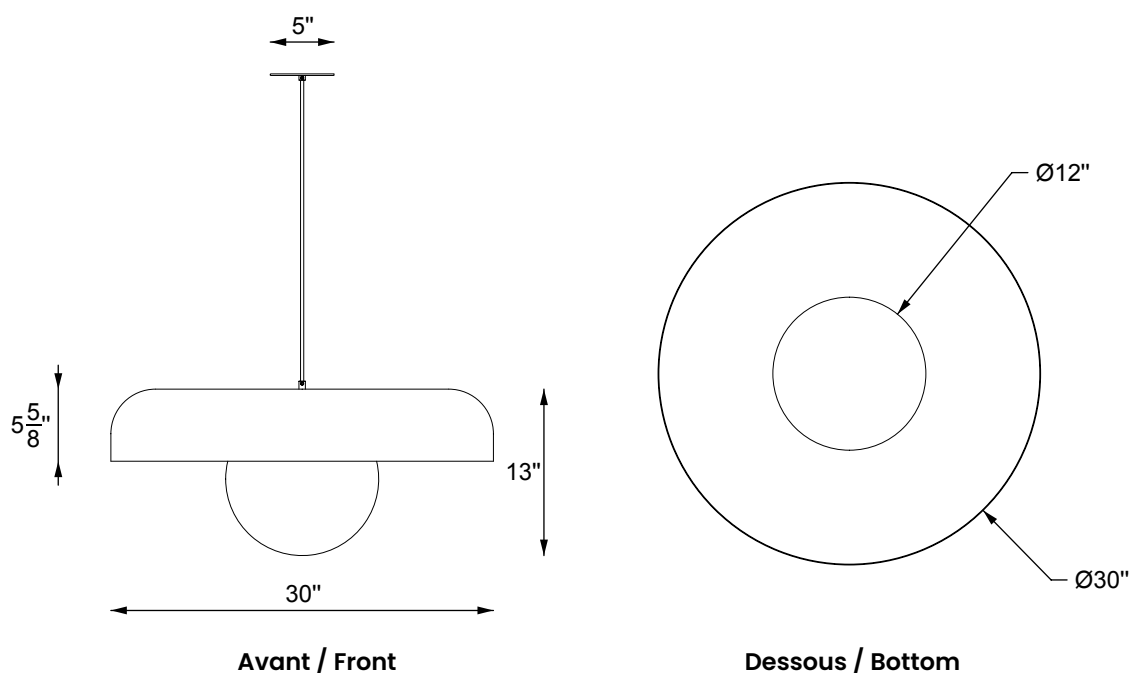

Tokyo 3012 - LA00

Type: Suspension/Pendant

Matériaux/Materials: Aluminium powder coat

Specifications: E26 base LED, 120 volts, dimmable

Ampoule/Bulb: Tala Sphere II 6 Watt • 480 Lumens • 2000K to 2800K Dim to warm

Poids/Weight: 12 lb.

Garantie/Warranty: 2 ans/years

Certification:

Usage intérieur seulement/Indoor use only

Pour tous les fichiers 3D visitez le

<https://a360.co/420ztl2>

For 3D drawings of all products

please visit <https://a360.co/420ztl2>

Pour la matériauthèque,

visitez le www.luminaireauthentik.com/couleurs-et-finis-luminaires/

For Material library please visit www.luminaireauthentik.com/en/colors/