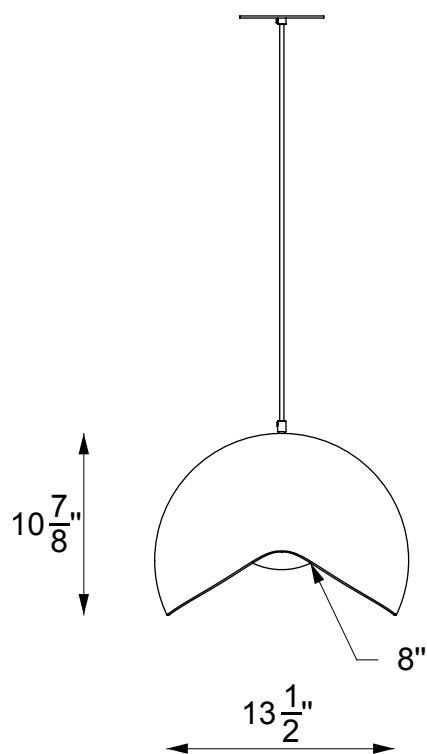

Dessous / Bottom