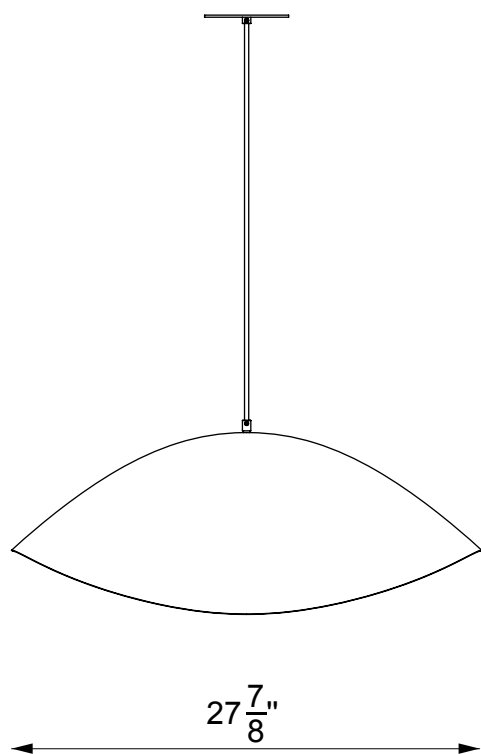

Seashell 2808 - LA00

Type: Suspension/Pendant

Matériaux/Materials: Aluminium powder coat

Specifications: E26 base LED, 120 volts, dimmable

Ampoule/Bulb: Tala Sphere II 6 Watt • 480 Lumens • 2000K to 2800K Dim to warm or A19

Poids/Weight: 10 lb.

Garantie/Warranty: 2 ans/years

Certification:

Usage intérieur seulement/Indoor use only

Pour tous les fichiers 3D visitez le

<https://a360.co/40lgtT0>

For 3D drawings of all products

please visit <https://a360.co/40lgtT0>

Pour la matériauthèque,

visitez le www.luminaireauthentik.com/couleurs-et-finis-luminaires/

For Material library please visit www.luminaireauthentik.com/en/colors/

Avant / Front