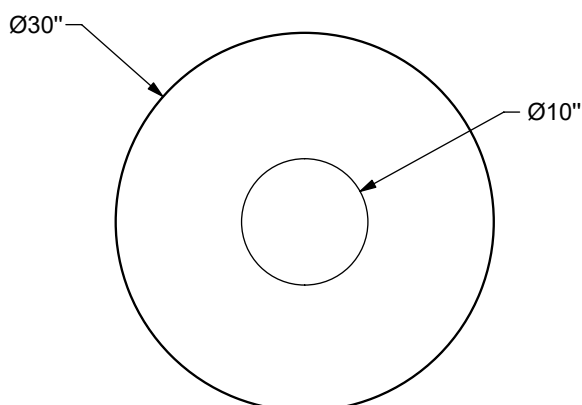

Dessous / Bottom