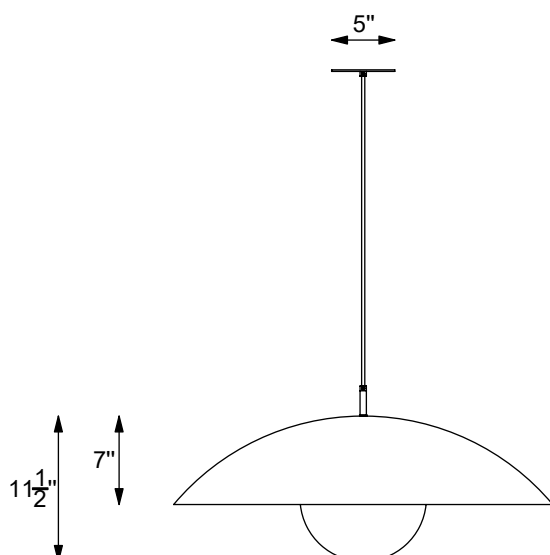

Pour tous les fichiers 3D visitez le <https://a360.co/44b4oQP>

For 3D drawings of all products please visit <https://a360.co/44b4oQP>

Pour la matériauthèque, visitez le www.luminaireauthentik.com/couleurs-et-finis-luminaires/

For Material library please visit www.luminaireauthentik.com/en/colors/

Avant / Front