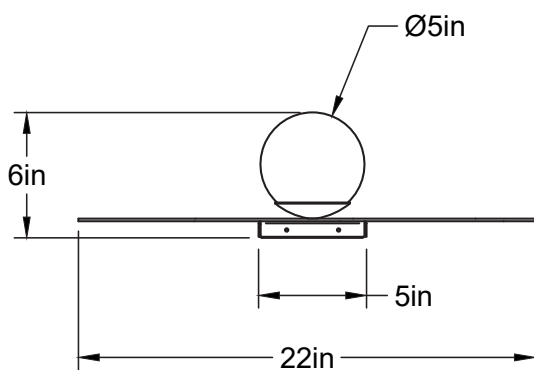

## Nopal 2405-2-LA20/40

Type: Applique/Flushmount

Matériaux/Materials: Aluminium powder coat •  
Verre/Glass

Specifications: E26 base LED, 120 volts, dimmable

Ampoule/Bulb: Tala Sphere I 3.8 Watt • 220 Lumens •  
2000K to 2800K Dim to warm

Poids/Weight: 7 lb.

Garantie/Warranty: 2 ans/years

Certification: 

Usage intérieur seulement/Indoor use only

Lien 3D/link: [Cliquez ici/Click here](#)

Pour tous les fichiers 3D, incluant CAD, Revit et IES,  
visitez le [www.luminaireauthentik.com](http://www.luminaireauthentik.com) / For 3D drawings of all products,  
including CAD, Revit and IES files, please visit [www.luminaireauthentik.com](http://www.luminaireauthentik.com)