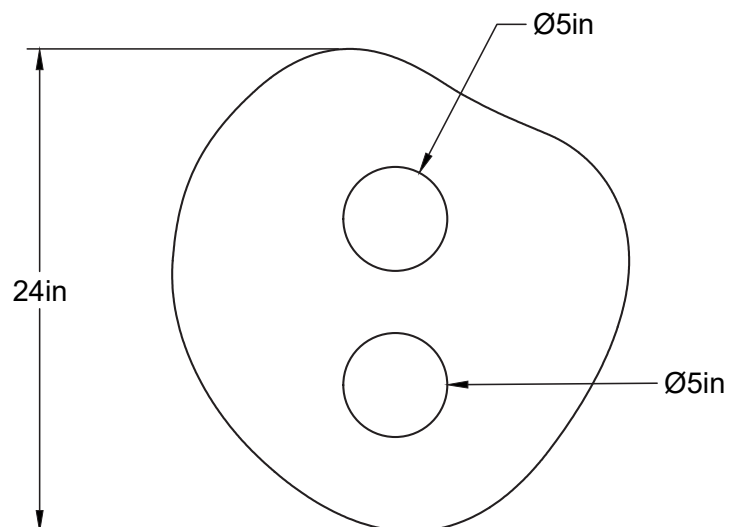

Dessus/Top