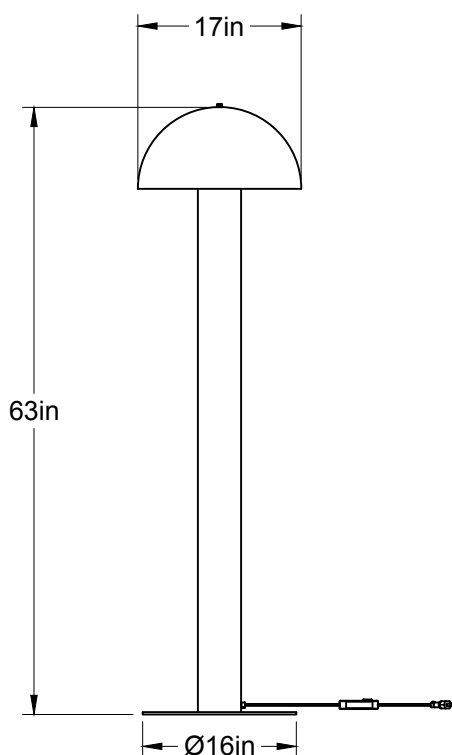

Moon Large-LA99-L

Type: Sur pied / Free standing

Matériaux/Materials: Aluminium powder coat

Specifications: E26 base LED, 120 volts, dimmable

Poids/Weight: 10 lb.

Garantie/Warranty: 5 ans/years

Certification: c US

Usage intérieur seulement/Indoor use only

Lien 3D/link: [Cliquez ici/Click here](#)

*Doit être livré sur palette / Must be shipped on a pallet.

Pour tous les fichiers 3D, incluant CAD, Revit et IES, visitez le www.luminaireauthentik.com

For 3D drawings of all products, including CAD, Revit and IES files, please visit www.luminaireauthentik.com

Avant/Front