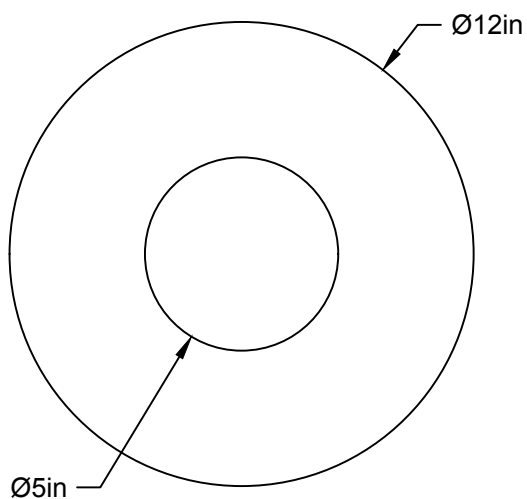

Chrome Krema 1205-LA20/40

Type: Applique/Flushmount

Matériaux/Materials: Aluminium powder coat • Verre/Glass

Specifications: E26 base LED, 120 volts, dimmable

Poids/Weight: 3 lb.

Garantie/Warranty: 5 ans/years

Certification: c us

Usage intérieur seulement/Indoor use only

Lien 3D/link: [Cliquez ici/Click here](#)

Avant/Front