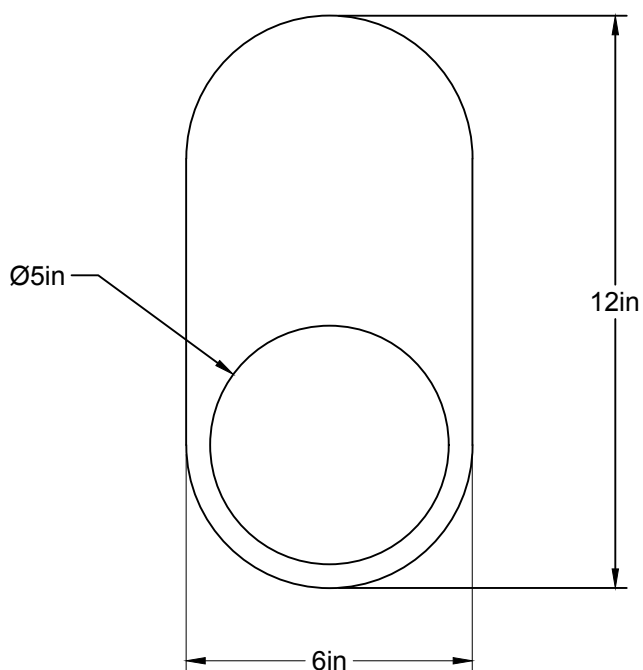

Chrome Arch S-1-LA40

Type: Applique/Flushmount

Matériaux/Materials: Aluminium powder coat • Verre/Glass

Specifications: E26 base LED, 120 volts, dimmable

Poids/Weight: 3 lb.

Garantie/Warranty: 5 ans/years

Certification: c us

Usage intérieur seulement/Indoor use only

Lien 3D/link: [Cliquez ici/Click here](#)

Avant/Front