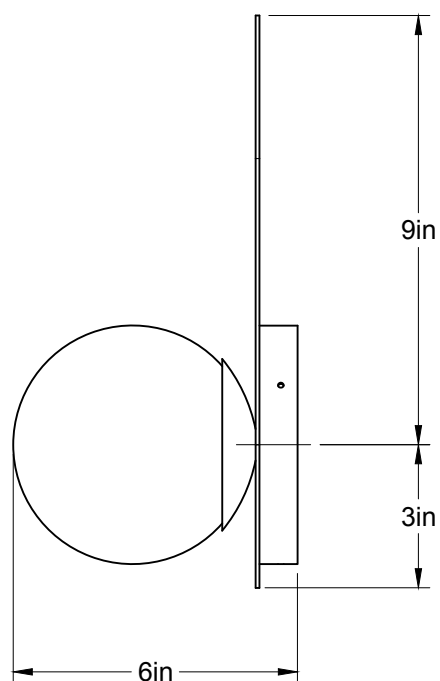

Chrome Arch S-1-LA40

Type: Applique/Flushmount

Matériaux/Materials: Aluminium powder coat • Verre/Glass

Specifications: E26 base LED, 120 volts, dimmable

Poids/Weight: 3 lb.

Garantie/Warranty: 5 ans/years

Certification: c us

Usage intérieur seulement/Indoor use only

Lien 3D/link: [Cliquez ici/Click here](#)

Avant/Front

Côté/Side