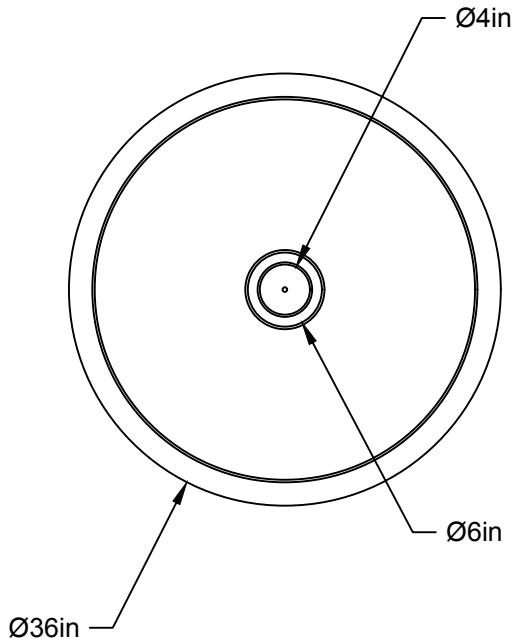

# LA

LUMINAIRE AUTHENTIK

**LIEN 3D:**

<https://a360.co/2KKV1nq>

**AMPOULE / BULB :**

TALA SPHERE IV - 8 WATT - 680 LUMENS -  
2000K-2800K

INCANDESCENT / LED

1 BASE E26 SOCKET, 120 VOLTS, DIMMABLE, 100W MAX