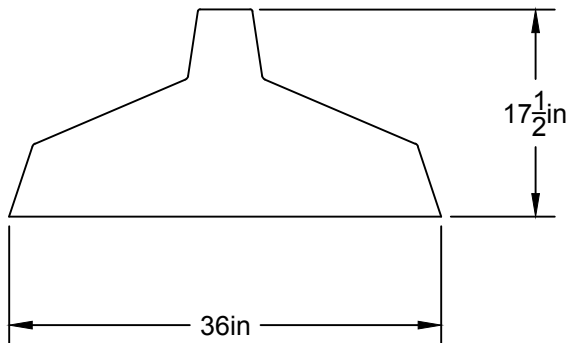

# LA

LUMINAIRE AUTHENTIK

**LIEN 3D:**

<https://a360.co/2KKV1nq>

**AMPOULE / BULB :**

TALA SPHERE IV - 8 WATT - 680 LUMENS -  
2000K-2800K

INCANDESCENT / LED

1 BASE E26 SOCKET, 120 VOLTS, DIMMABLE, 100W MAX