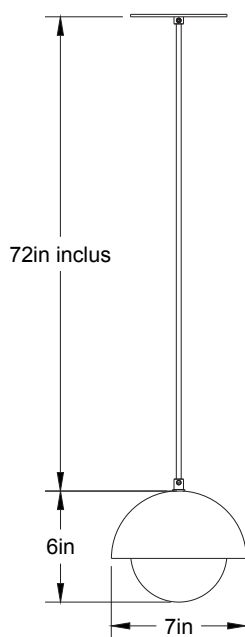

Avant/Front

Dessus/Top