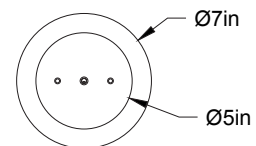

Dessus/Top