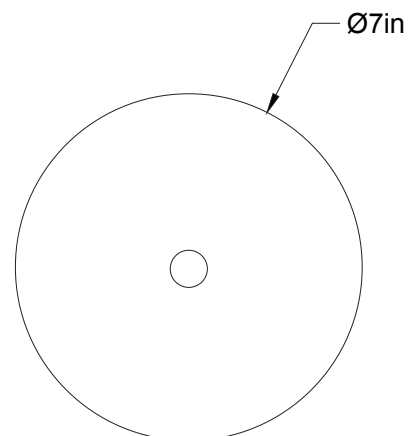

Onyx Mini moon-LA105

Type : Applique/Flushmount

Matériaux/Materials : Onyx

Veillez noter que chaque pièce de pierre naturelle est unique et il peut y avoir une variance dans la couleur/Please Note that each piece of natural stone is unique and there may be a variance in the colour.

Ampoule/Bulb: Waterproof Puck LED • 7w • 530 lumens • 2700k • dimmable

Poids/Weight: 5 lb.

Garantie/Warranty: 5 ans/years

Certification:

Usage intérieur seulement/Indoor use only

Lien 3D/link: <https://a360.co/4a2FeY>

Pour tous les fichiers 3D, incluant CAD, Revit et IES, visitez le www.luminaireauthentik.com / For 3D drawings of all products, including CAD, Revit and IES files, please visit www.luminaireauthentik.com

Avant/Front

Side/Côté