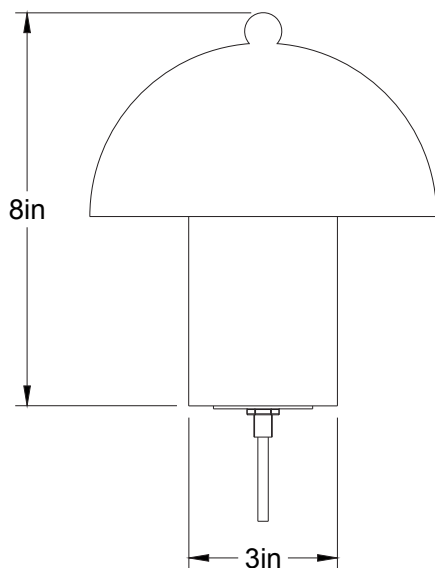

Pour tous les fichiers 3D, incluant CAD, Revit et IES, visitez le www.luminaireauthentik.com / For 3D drawings of all products, including CAD, Revit and IES files, please visit www.luminaireauthentik.com

Avant/Front