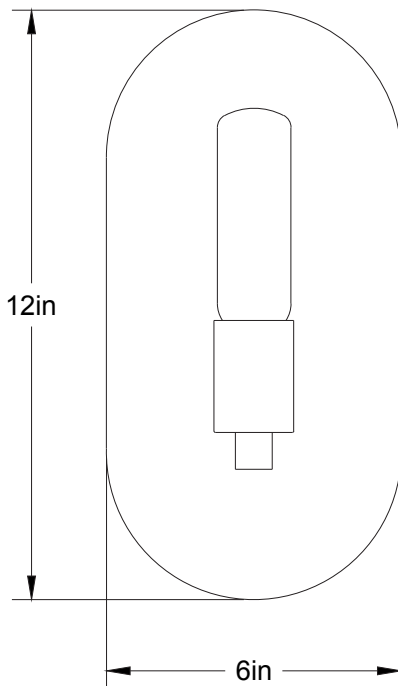

Ampoule/Bulb : Tala T11 I 6 Watt • 420 Lumens • 3000K

Poids/Weight: 5 lb.

Garantie/Warranty: 5 ans/years

Certification: 

Usage intérieur seulement/Indoor use only

Lien 3D/link: <https://a360.co/48SRauA>

Pour tous les fichiers 3D, incluant CAD, Revit et IES, visitez le www.luminaireauthentik.com / For 3D drawings of all products, including CAD, Revit and IES files, please visit www.luminaireauthentik.com