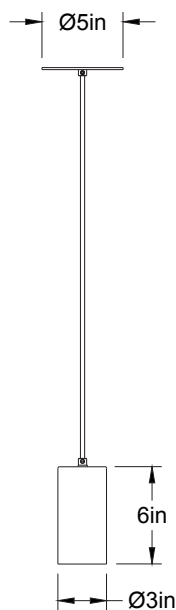

Tub 0603 onyx-LA00

Type : Suspension/Pendant

Matériaux/Materials : Aluminium powder coat • Onyx

Veillez noter que chaque pièce de pierre naturelle est unique et il peut y avoir une variance dans la couleur/Please note that each piece of natural stone is unique and there may be a variance in the colour.

Specifications : E26 base LED, 120 volts, dimmable

Ampoule/Bulb : Tala Sphere I 3.8 Watt • 220 Lumens • 2000K to 2800K Dim to warm

Poids/Weight : 5 lb.

Garantie/Warranty : 5 ans/years

Certification : us

Usage intérieur seulement/Indoor use only

Lien 3D/link : <https://a360.co/40yQBDF>

Pour tous les fichiers 3D, incluant CAD, Revit et IES, visitez le www.luminaireauthentik.com / For 3D drawings of all products, including CAD, Revit and IES files, please visit www.luminaireauthentik.com

Avant/Front