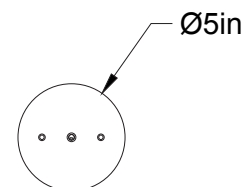

Dessus/Top