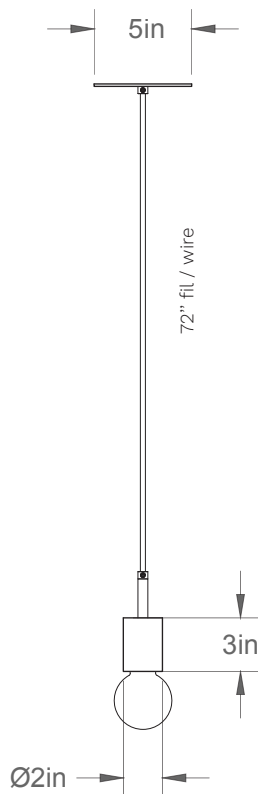

Nos 02 Onyx-LA00

Type : Suspension/Pendant

Matériaux/Materials : Onyx

Veillez noter que chaque pièce de pierre naturelle est unique et il peut y avoir une variance dans la couleur/Please note that each piece of natural stone is unique and there may be a variance in the colour.

Specifications: E26 base LED, 120 volts, dimmable

Ampoule/Bulb: Tala Sphere II 6 Watt • 480 Lumens • 2000K to 2800K Dim to warm

Poids/Weight: 2.2 lb.

Garantie/Warranty: 2 ans/years

Certification:

Usage intérieur seulement/Indoor use only

Lien 3D/link: [Cliquez ici/Click here](#)

Pour tous les fichiers 3D, incluant CAD, Revit et IES, visitez le www.luminaireauthentik.com / For 3D drawings of all products, including CAD, Revit and IES files, please visit www.luminaireauthentik.com

Avant/Front