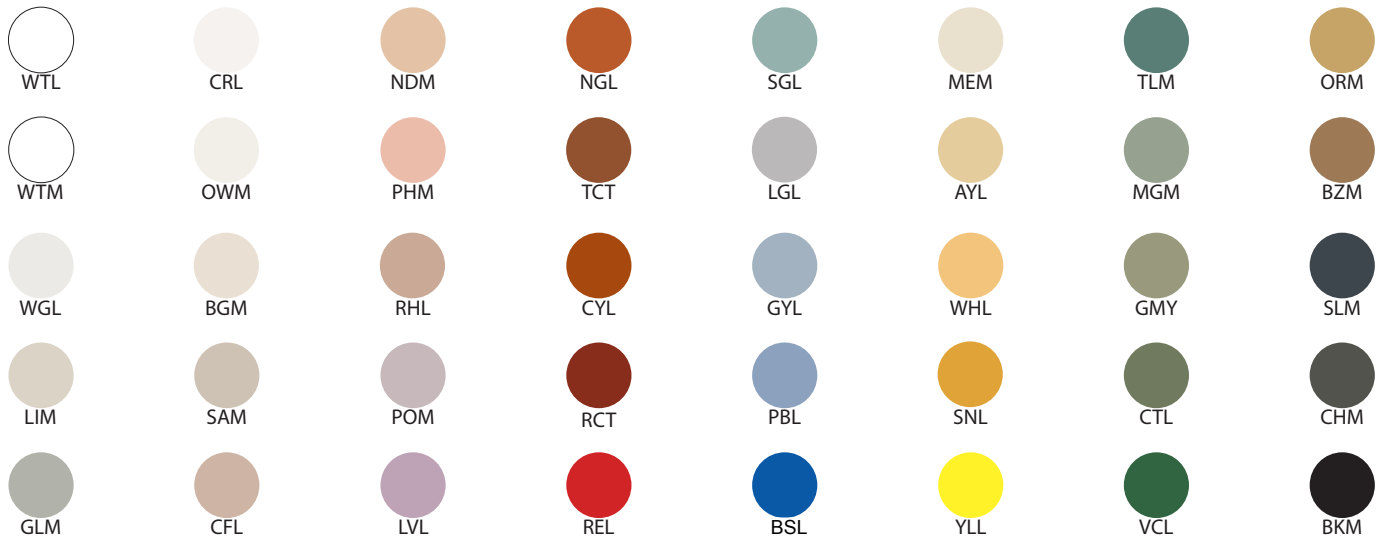

Nomad 12-LA00-S

Type: Suspension/Pendant

Matériaux/Materials: Aluminium powder coat

Specifications: E26 base LED, 120 volts, dimmable

Ampoule/Bulb: Tala Sphere II 6 Watt • 480 Lumens • 2000K to 2800K Dim to warm

Avant/Front

Dessus/Top

Abat-jour/Shade Ext-1.

Abat-jour/Shade Int.

Fil/Wire

Quincaillerie/Hardware

Canopy style + colour