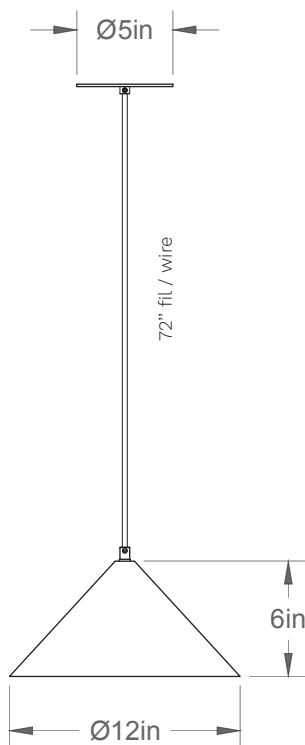

Nomad 12-LA00-S

Type: Suspension/Pendant

Matériaux/Materials: Aluminium powder coat

Specifications: E26 base LED, 120 volts, dimmable

Ampoule/Bulb: Tala Sphere II 6 Watt • 480 Lumens • 2000K to 2800K Dim to warm

Poids/Weight: 5 lb.

Garantie/Warranty: 5 ans/years

Certification: 

Usage intérieur seulement/Indoor use only

Lien 3D/link: [Cliquez ici/Click here](#)

Pour tous les fichiers 3D, incluant CAD, Revit et IES, visitez le www.luminaireauthentik.com / For 3D drawings of all products, including CAD, Revit and IES files, please visit www.luminaireauthentik.com

Avant/Front

Dessus/Top

Abat-jour/Shade Ext-1.

Abat-jour/Shade Int.

Fil/Wire

Quincaillerie/Hardware

Canopy style + colour