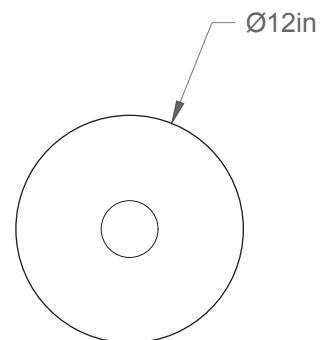

Nomad 12-LA00-S

Type: Suspension/Pendant

Matériaux/Materials: Aluminium powder coat

Specifications: E26 base LED, 120 volts, dimmable

Ampoule/Bulb: Tala Sphere II 6 Watt • 480 Lumens • 2000K to 2800K Dim to warm

Poids/Weight: 5 lb.

Garantie/Warranty: 5 ans/years

Certification: 

Usage intérieur seulement/Indoor use only

Lien 3D/link: [Cliquez ici/Click here](#)

Pour tous les fichiers 3D, incluant CAD, Revit et IES, visitez le www.luminaireauthentik.com / For 3D drawings of all products, including CAD, Revit and IES files, please visit www.luminaireauthentik.com

Avant/Front

Dessus/Top

Abat-jour/Shade Ext-1.

Abat-jour/Shade Int.

Fil/Wire

Quincaillerie/Hardware

Canopy style + colour