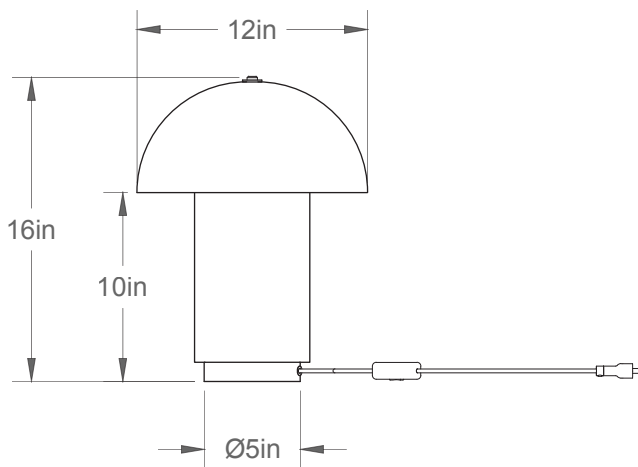

Poids/Weight: 5 lb.

Garantie/Warranty: 5 ans/years

Certification: 

Usage intérieur seulement/Indoor use only

Lien 3D/link: [Cliquez ici/Click here](#)

Pour tous les fichiers 3D, incluant CAD, Revit et IES, visitez le www.luminaireauthentik.com / For 3D drawings of all products, including CAD, Revit and IES files, please visit www.luminaireauthentik.com