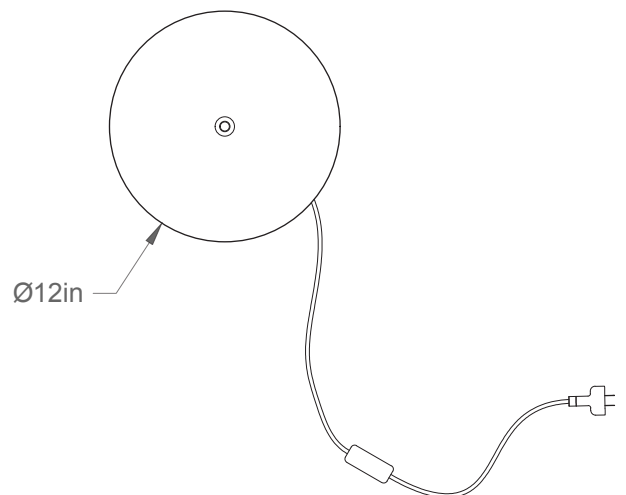

Moon-LA99

Type: Sur pied/Free standing

Matériaux/Materials: Aluminium powder coat

Specifications: (2)E26 base LED, 120 volts, dimmable

Ampoule/Bulb: (2)Tala Sphere I 3.8 Watt • 220 Lumens • 2000K to 2800K Dim to warm

Poids/Weight: 5 lb.

Garantie/Warranty: 5 ans/years

Certification: 

Usage intérieur seulement/Indoor use only

Lien 3D/link: [Cliquez ici/Click here](#)

Pour tous les fichiers 3D, incluant CAD, Revit et IES, visitez le www.luminaireauthentik.com / For 3D drawings of all products, including CAD, Revit and IES files, please visit www.luminaireauthentik.com

Avant/Front

Dessus/Top

Abat-jours/Shades

base Color

Fil/Wire