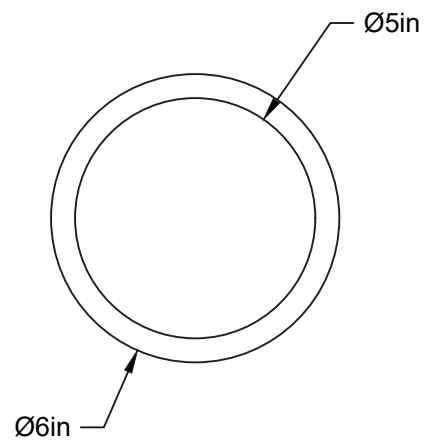

Dessus/Top