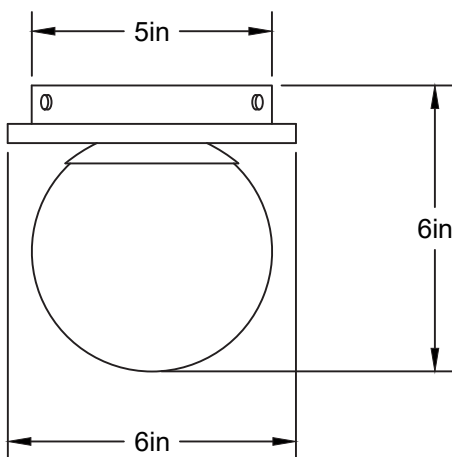

Pour tous les fichiers 3D, incluant CAD, Revit et IES,
visitez le www.luminaireauthentik.com / For 3D drawings of all products,
including CAD, Revit and IES files, please visit www.luminaireauthentik.com

Avant/Front