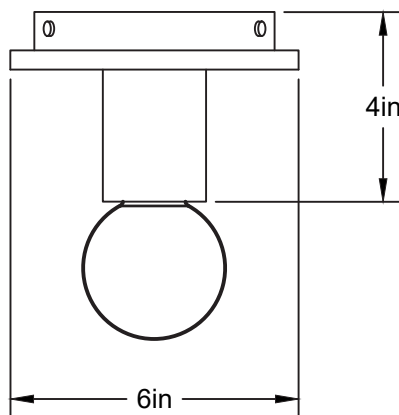

Disk 06 Onyx-LA20/40

Type: Applique/Flushmount

Matériaux/Materials: Aluminium powder coat • Onyx
Veillez noter que chaque pièce de pierre naturelle est unique et il peut y avoir une variance dans la couleur/Please note that each piece of natural stone is unique and there may be a variance in the colour.

Specifications: E26 base LED, 120 volts, dimmable

Ampoule/Bulb: Tala Sphere II 6 Watt • 480 Lumens • 2000K to 2800K Dim to warm

Poids/Weight: 2.5 lb.

Garantie/Warranty: 2 ans/years

Certification:

Usage intérieur seulement/Indoor use only

Lien 3D/link : [Cliquez ici/Click here](#)

Pour tous les fichiers 3D, incluant CAD, Revit et IES, visitez le www.luminaireauthentik.com / For 3D drawings of all products, including CAD, Revit and IES files, please visit www.luminaireauthentik.com

Avant/Front