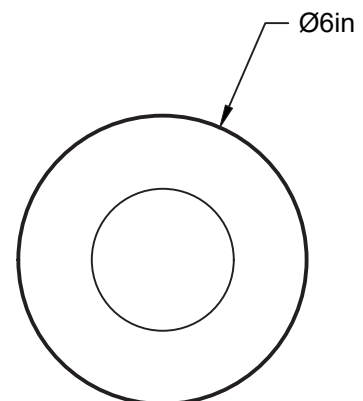

Dessus/Top