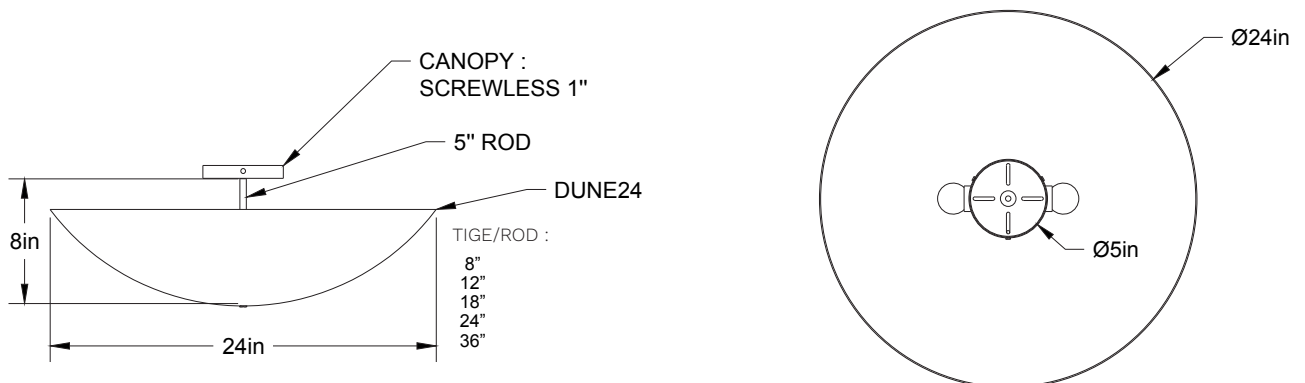

Avant/Front

dessus/above