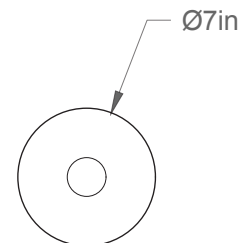

Dessus/Top