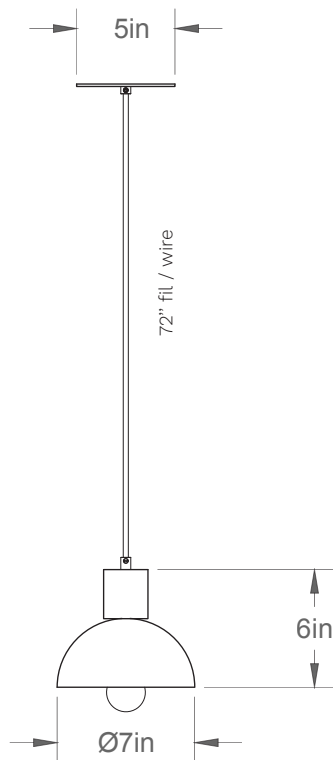

Pour tous les fichiers 3D, incluant CAD, Revit et IES, visitez le www.luminaireauthentik.com / For 3D drawings of all products, including CAD, Revit and IES files, please visit www.luminaireauthentik.com

Avant/Front