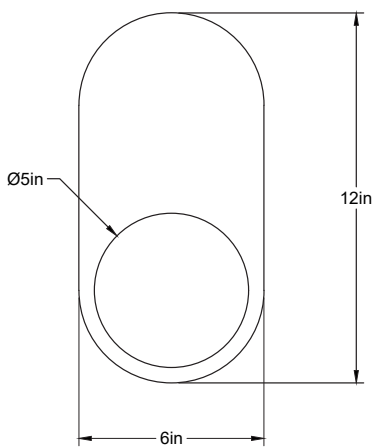

Arch Onyx-LA20/40

Type: Applique/Flushmount

Matériaux/Materials: Aluminium powder coat •
Verre/Glass • Onyx

Veillez noter que chaque pièce de pierre naturelle est unique et il peut y avoir une variance dans la couleur/Please note that each piece of natural stone is unique and there may be a variance in the colour.

Specifications: E26 base LED, 120 volts, dimmable

Ampoule/Bulb: Tala Sphere I 3.8 Watt • 220 Lumens •
2000K to 2800K Dim to warm

Poids/Weight: 4 lb.

Garantie/Warranty: 2 ans/years

Certification:

Usage intérieur seulement/Indoor use only

Lien 3D/link: [Cliquez ici/Click here](#)

Pour tous les fichiers 3D, incluant CAD, Revit et IES,
visitez le www.luminaireauthentik.com / For 3D drawings of all products,
including CAD, Revit and IES files, please visit www.luminaireauthentik.com

Avant/Front