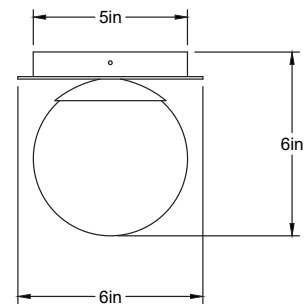

Dessus/Top