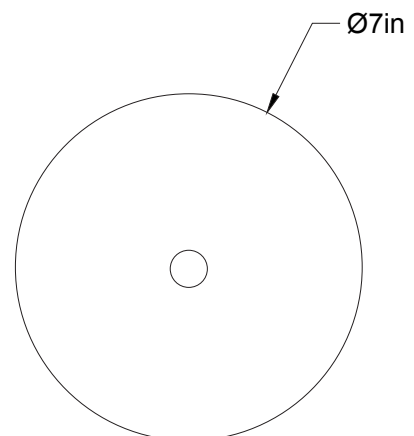

Onyx Mini moon-LA105

Type : Applique/Flushmount

Matériaux/Materials : Onyx

Veillez noter que chaque pièce de pierre naturelle est unique et il peut y avoir une variance dans la couleur/Please Note that each piece of natural stone is unique and there may be a variance in the colour.

Ampoule/Bulb: Waterproof Puck LED • 7w • 530 lumens • 2700k • dimmable

Poids/Weight: 5 lb.

Garantie/Warranty: 5 ans/years

Certification:

Usage intérieur seulement/Indoor use only

Lien 3D/link: <https://a360.co/4a2FeY>

Pour tous les fichiers 3D, incluant CAD, Revit et IES, visitez le www.luminaireauthentik.com / For 3D drawings of all products, including CAD, Revit and IES files, please visit www.luminaireauthentik.com

Avant/Front

Side/Côté