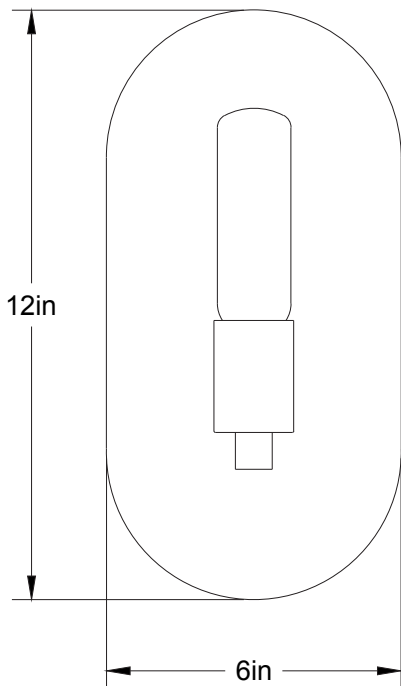

Ampoule/Bulb : Tala T11 I 6 Watt • 420 Lumens • 3000K

Poids/Weight: 5 lb.

Garantie/Warranty: 5 ans/years

Certification: 

Usage intérieur seulement/Indoor use only

Lien 3D/link: <https://a360.co/48SRauA>

Pour tous les fichiers 3D, incluant CAD, Revit et IES, visitez le www.luminaireauthentik.com / For 3D drawings of all products, including CAD, Revit and IES files, please visit www.luminaireauthentik.com