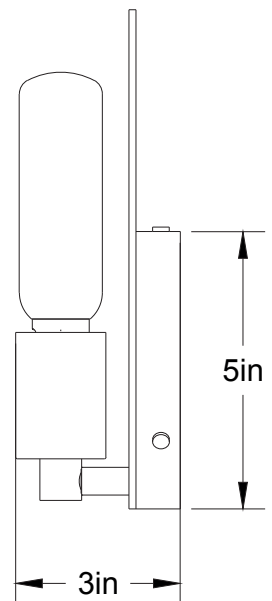

Ampoule/Bulb: Tala T11 I 6 Watt • 420 Lumens • 3000K

Poids/Weight: 5 lb.

Garantie/Warranty: 5 ans/years

Certification: 

Usage intérieur seulement/Indoor use only

Lien 3D/link: <https://a360.co/35JbiUP>

Pour tous les fichiers 3D, incluant CAD, Revit et IES, visitez le www.luminaireauthentik.com / For 3D drawings of all products, including CAD, Revit and IES files, please visit www.luminaireauthentik.com