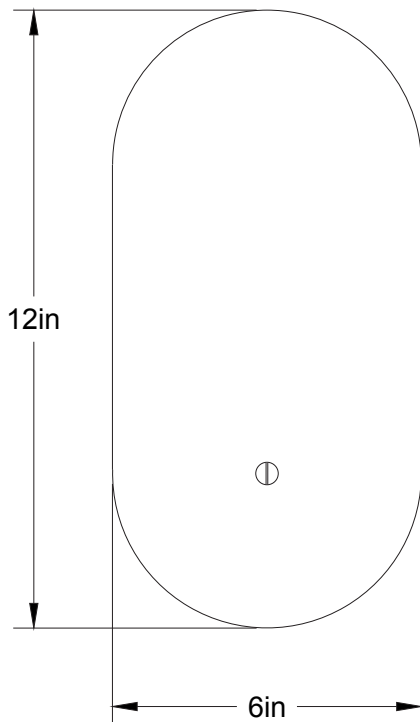

Ampoule/Bulb : Tala T11 I 6 Watt • 420 Lumens • 3000K

Poids/Weight: 5 lb.

Garantie/Warranty: 5 ans/years

Certification : 

Usage intérieur seulement/Indoor use only

Lien 3D/link: <https://a360.co/3Fa8FtF>

Pour tous les fichiers 3D, incluant CAD, Revit et IES, visitez le www.luminaireauthentik.com / For 3D drawings of all products, including CAD, Revit and IES files, please visit www.luminaireauthentik.com