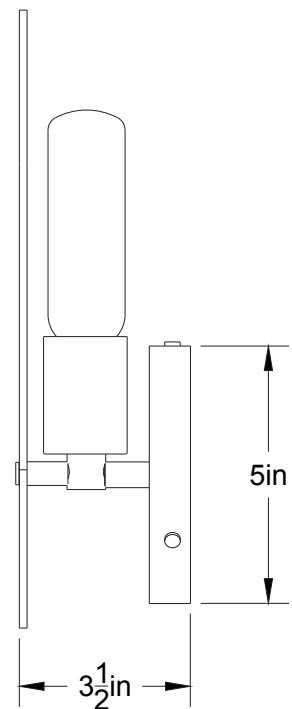

Ampoule/Bulb : Tala T11 I 6 Watt • 420 Lumens • 3000K

Poids/Weight: 5 lb.

Garantie/Warranty: 5 ans/years

Certification : 

Usage intérieur seulement/Indoor use only

Lien 3D/link: <https://a360.co/3Fa8FtF>

Pour tous les fichiers 3D, incluant CAD, Revit et IES, visitez le www.luminaireauthentik.com / For 3D drawings of all products, including CAD, Revit and IES files, please visit www.luminaireauthentik.com