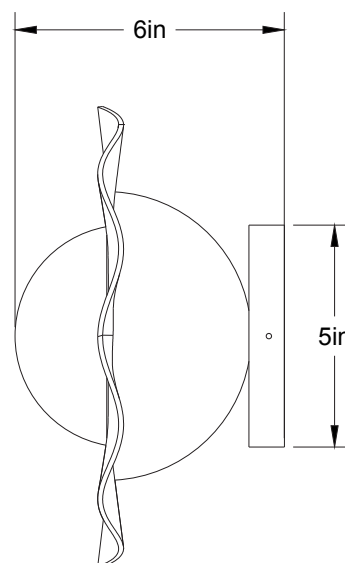

Magnolia 1105-LA20/40

Type : Applique/Flushmount

Matériaux/Materials: Aluminium powder coat s •
verre / Glass

Specifications: E26 base LED, 120 volts, dimmable

Ampoule/Bulb: Tala Sphere I 3.8 Watt • 220 Lumens •
2000K to 2800K Dim to warm

Poids/Weight: 5 lb.

Garantie/Warranty: 5 ans/years

Certification: US

Usage intérieur seulement/Indoor use only

Lien 3D/link: <https://a360.co/4a47JnB>

Pour tous les fichiers 3D, incluant CAD, Revit et IES,
visitez le www.luminaireauthentik.com / For 3D drawings of all products,
including CAD, Revit and IES files, please visit www.luminaireauthentik.com

Avant/Front

Side/Côté