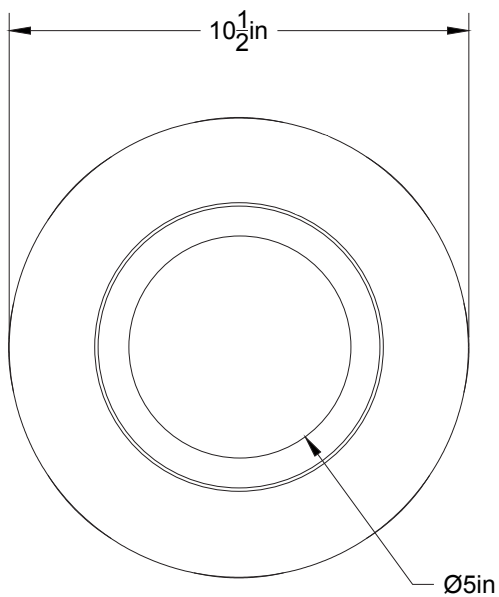

## Magnolia 1105-LA20/40

Type : Applique/Flushmount

Matériaux/Materials: Aluminium powder coat s •  
verre / Glass

Specifications: E26 base LED, 120 volts, dimmable

Ampoule/Bulb: Tala Sphere I 3.8 Watt • 220 Lumens •  
2000K to 2800K Dim to warm

Poids/Weight: 5 lb.

Garantie/Warranty: 5 ans/years

Certification:  US

Usage intérieur seulement/Indoor use only

Lien 3D/link: <https://a360.co/4a47JnB>

Pour tous les fichiers 3D, incluant CAD, Revit et IES,  
visitez le [www.luminaireauthentik.com](http://www.luminaireauthentik.com) / For 3D drawings of all products,  
including CAD, Revit and IES files, please visit [www.luminaireauthentik.com](http://www.luminaireauthentik.com)