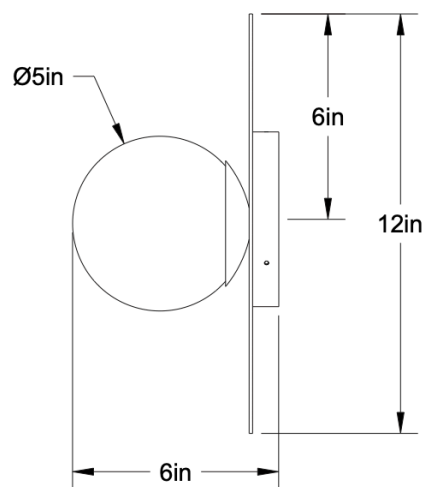

Dessus/Top