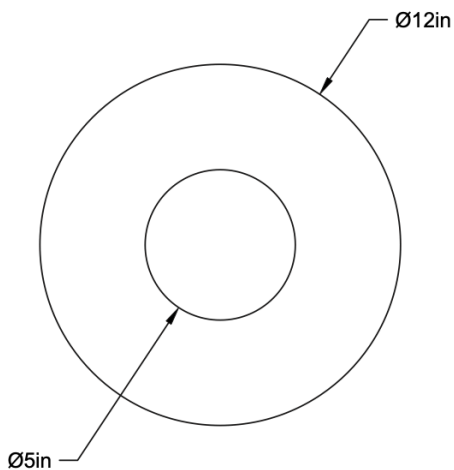

Chrome Krema 1205-LA20/40

Type : Applique/Flushmount

Matériaux/Materials: Miroir Givré/Frosted Mirror • verre/Glass

Specifications: E26 base LED, 120 volts, dimmable

Ampoule/Bulb: Tala Sphere I 3 Watt • 220 Lumens • 2000K to 2800K Dim to warm

Poids/Weight: 5 lb.

Garantie/Warranty: 5 ans/years

Certification: 

Usage intérieur seulement/Indoor use only

Lien 3D/link: <https://a360.co/3Ercqcu>

Pour tous les fichiers 3D, incluant CAD, Revit et IES, visitez le www.luminaireauthentik.com / For 3D drawings of all products, including CAD, Revit and IES files, please visit www.luminaireauthentik.com