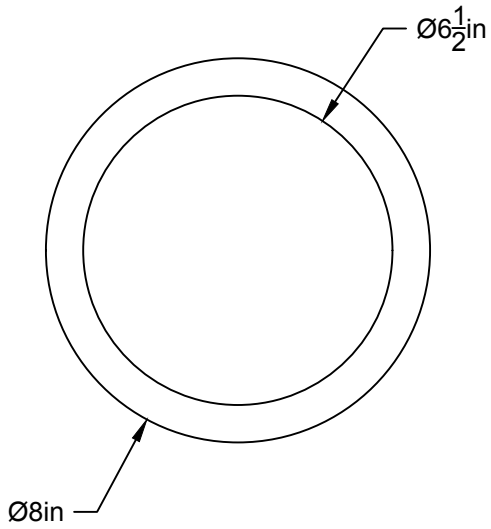

LA

LUMINAIRE AUTHENTIK

LIEN 3D:

<https://a360.co/3c4DoZ9>

AMPOULE / BULB :

TALA SPHERE I - 4 WATT - 220 LUMENS -
2000K TO 2800K

INCANDESCENT / LED

1 BASE E26 SOCKET, 120 VOLTS, DIMMABLE, 100W MAX