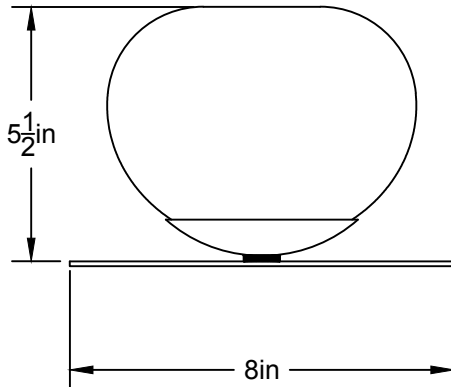

LA

LUMINAIRE AUTHENTIK

LIEN 3D:

<https://a360.co/3c4DoZ9>

AMPOULE / BULB :

TALA SPHERE I - 4 WATT - 220 LUMENS -
2000K TO 2800K

INCANDESCENT / LED

1 BASE E26 SOCKET, 120 VOLTS, DIMMABLE, 100W MAX