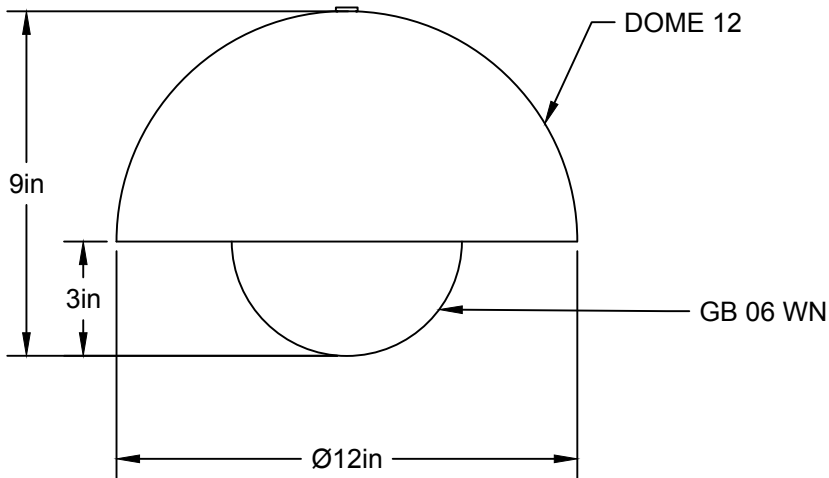

# LA

LUMINAIRE AUTHENTIK

**LIEN 3D:**

<https://a360.co/3pWCiq2>

**AMPOULE / BULB :**

TALA SPHERE I - 4 WATT - 220 LUMENS -  
2000K TO 2800K

INCANDESCENT / LED

1 BASE E26 SOCKET, 120 VOLTS, DIMMABLE, 100W MAX