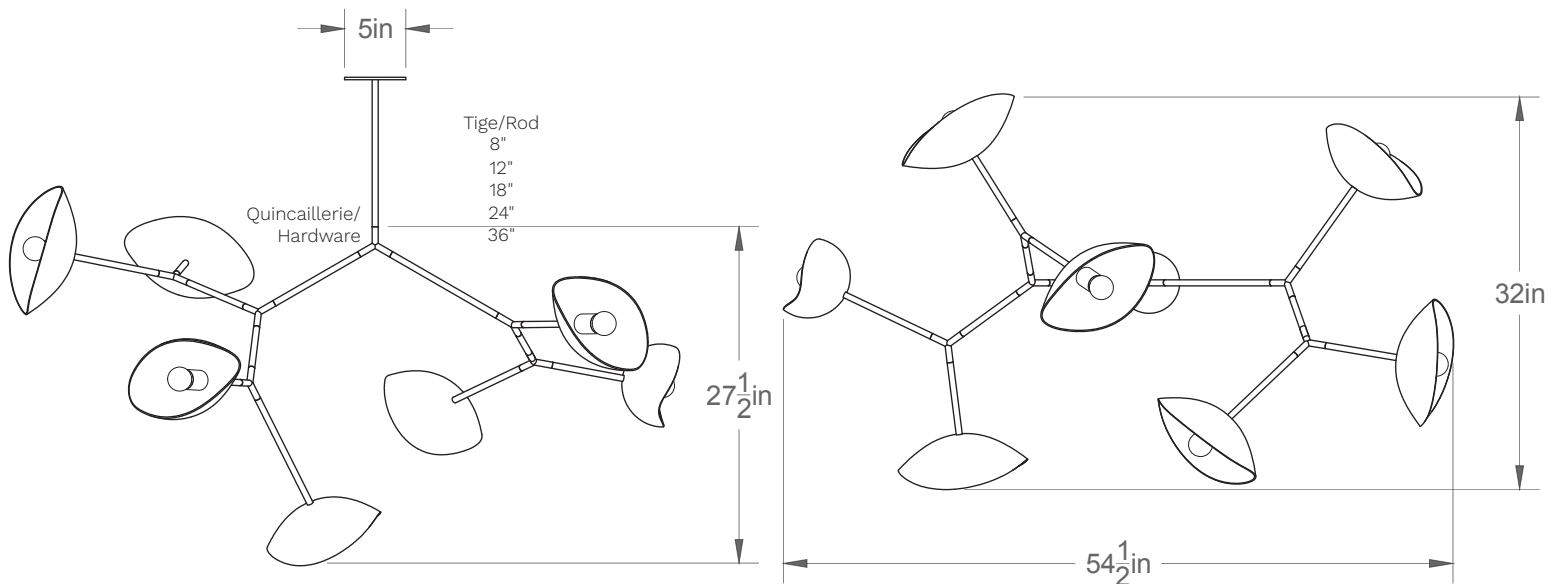

Coquelicot 11-LA15

Type : Suspension/Pendant

Matériaux/Materials : Aluminium powder coat

Specifications : E26 base LED, 120 volts, dimmable

Ampoule/Bulb : Tala Sphere | 3.8 Watt • 220 Lumens • 2000K to 2800K Dim to warm

Poids/Weight : 18 lb.

Garantie/Warranty : 2 ans/years

Certification :

Usage intérieur seulement/Indoor use only

Lien 3D/Link : [Cliquez ici/Click here](#)

*Doit être livré sur palette /

Must be shipped on a pallet.

Pour tous les fichiers 3D, incluant CAD, Revit et IES, visitez le www.luminaireauthentik.com / For 3D drawings of all products, including CAD, Revit and IES files, please visit www.luminaireauthentik.com

Avant/Front